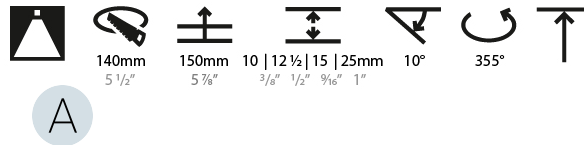

Ø 136mm 5 3/8"