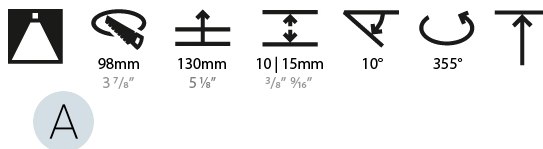

OPTICAL

Reflector°: 10
 Adjustability: Rotational 355°; Tilt 10°

RATINGS AND CERTIFICATIONS

Certified By: Certified for North American Standards
 IP rating: IP20

112mm 4 7/16"

Ø 95mm 3 3/4"

Ø 107mm 4 3/16"

BIONIQ ROUND SEMI ADJUSTABLE RECESSED